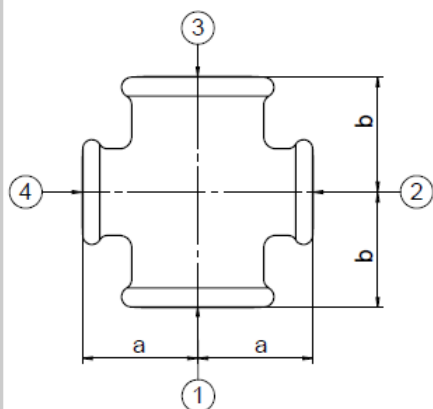

Odlewnia Żeliwa
Spółka Akcyjna
ul. Leśna 10
42-400 Zawiercie

www.eeodlewnia.pl

CROSS, REDUCING

PN, EN, ISO
CATALOGUE INTERNATIONAL
CATALOGUE EE

C1
180
34

dimension [cale] 1=3 2=4	weight of carton [kg]		quantity in carton [pc.]	dimension [mm]		
	black	galv		a	b	c
3/4x1/2x3/4x1/2	4,3	4,4	20	30	31	31
1x1/2x1x1/2	4,1	4,2	15	32	34	34
1x3/4x1x3/4	4,5	4,7	15	35	36	36