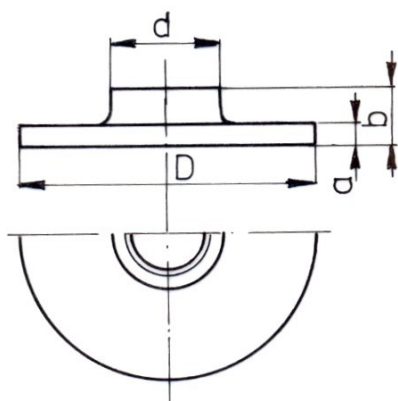

**Odlewnia Żeliwa
Spółka Akcyjna
ul. Leśna 10
42-400 Zawiercie**

www.eeodlewnia.pl

FLANGE

WORKING PRESSURE 0,1 MPa

CATALOGUE INTERNATIONAL
CATALOGUE EE

321
63

dimension [inch]	weight of carton [kg]		quantity in carton [pc.]	dimension [mm]			
	black	galv		D	d	a	b
1/2	8,3	8,5	40	80,0	32,0	5,0	12,0
3/4	8,3	8,5	30	90,0	38,0	5,5	13,0
1	7,4	7,7	20	100,0	46,0	6,0	14,0
1 1/4	7,9	8,1	15	120,0	56,0	6,5	15,0
1 1/2	7,1	7,3	10	130,0	63,0	7,0	16,0
2	9,3	9,4	10	140,0	77,0	8,0	18,0